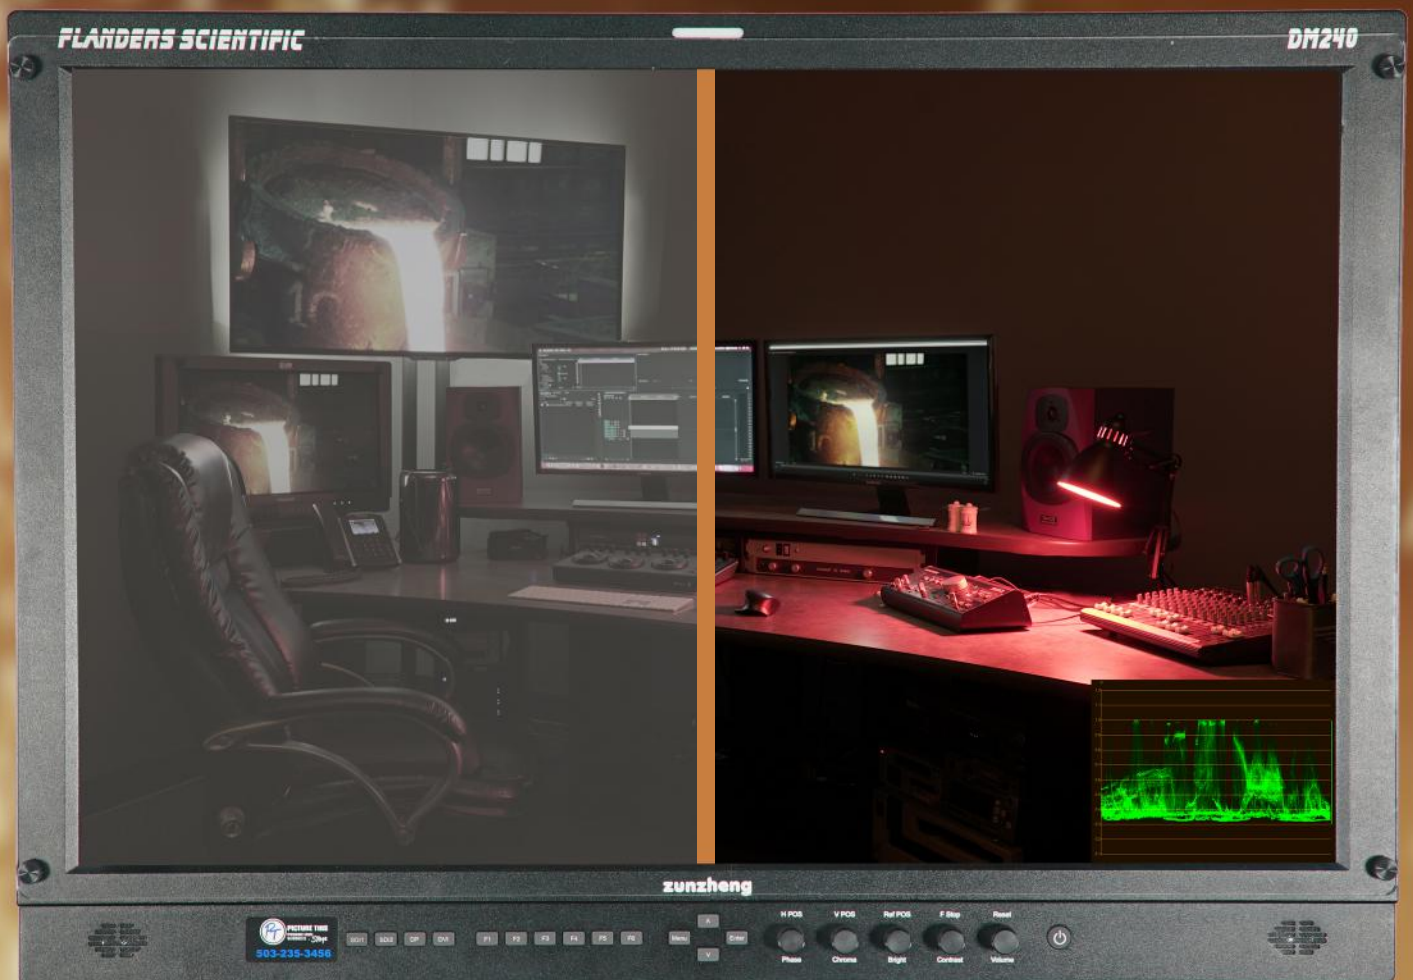

# ***YOUR SPACE TO GRADE***

- FLANDERS DM240***
- 55" 4K CLIENT MONITOR***
- BMD DAVINCI RESOLVE MICRO PANEL***

# *STATE OF THE ART*

*MAC PRO - LATEST MODEL*

*THUNDERBOLT 3 RAID STORAGE*

*FLANDERS SCIENTIFIC DM240*

*BLACKMAGIC ULTRASTUDIO 4K*

*55" 4K CLIENT MONITOR*

*DAVINCI RESOLVE MICRO PANEL*

*ADOBE CREATIVE CLOUD*